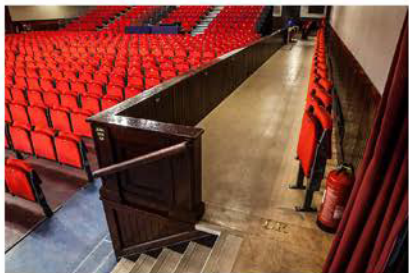

Caird Hall Dundee Access Guide

leisure &
culture DUNDEE

External Ramp Entrance

Located at the west entrance - Marrayat Door.

Maximum Dimensions for scooters Length - 104cm Width - 56cm.

Internal Ramp on Entrance

Inside Marryat Door.

Level Access All Facilities

Level Access to all facilities is available on both stalls and balcony levels.

Top: Main Stage
Lower Right: Auditorium
Lower Left: Marryat Hall

All entrance doors
140cm Wide x 231cm Height.

Accessible Platform - Caird Hall Auditorium

Situated off the main foyer corridor.

Stalls Facility

Situated off the main corridor.

Stalls Accessible Facility with Baby Change

Located to the left at the top of the internal ramp.