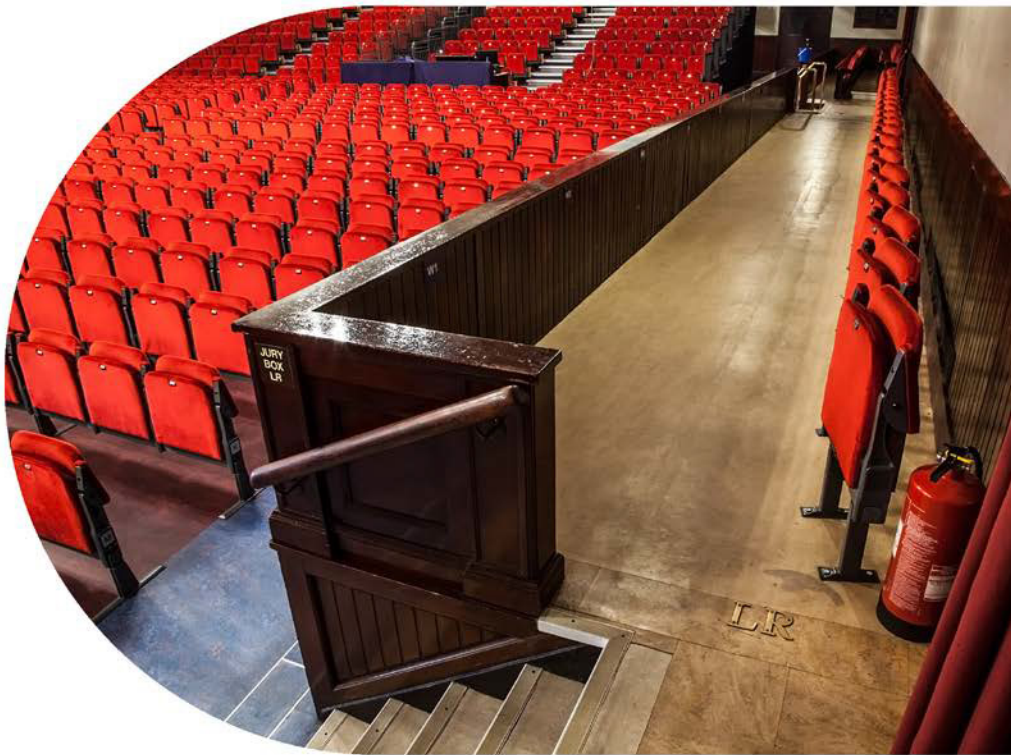

Caird Hall Dundee Access Guide

leisure &
culture DUNDEE

External Ramp Entrance

Located at the west entrance - Marrayat Door.

Maximum Dimensions for scooters Length - 104cm Width - 56cm.

Internal Ramp on Entrance

Inside Marryat Door.

Level Access All Facilities

Level Access to all facilities is available on both stalls and balcony levels.

Top: Main Stage
Lower Right: Auditorium
Lower Left: Marryat Hall

All entrance doors
140cm Wide x 231cm Height.

Accessible Platform - Caird Hall Auditorium

Situated off the main foyer corridor.

Stalls Facility

Situated off the main corridor.

Stalls Accessible Facility with Baby Change

Located to the left at the top of the internal ramp.