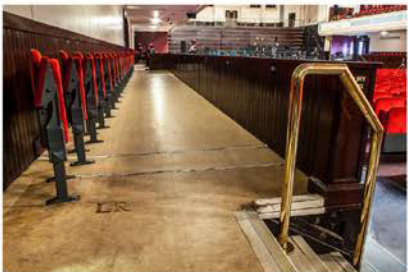

Caird Hall Dundee Access Guide

leisure &
culture DUNDEE

External Ramp Entrance

Located at the west entrance - Marrayat Door.

Maximum Dimensions for scooters Length - 104cm Width - 56cm.

Internal Ramp on Entrance

Inside Marryat Door.

Level Access All Facilities

Level Access to all facilities is available on both stalls and balcony levels.

Top: Main Stage
Lower Right: Auditorium
Lower Left: Marryat Hall

All entrance doors
140cm Wide x 231cm Height.

Accessible Platform - Caird Hall Auditorium

Situated off the main foyer corridor.

Stalls Facility

Situated off the main corridor.

Stalls Accessible Facility with Baby Change

Located to the left at the top of the internal ramp.

Lift To Balcony

Lift Operated by Caird Hall Staff Only

Lift Doors

79cm Wide x 200cm Height

Balcony Accessible Facility

To the left of the north balcony corridor.