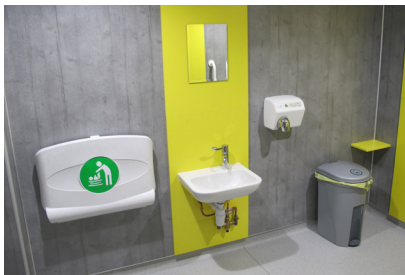

Inside Marryat Door.

Level Access All Facilities

Level Access to all facilities is available on both stalls and balcony levels.

Top: Main Stage
Lower Right: Auditorium
Lower Left: Marryat Hall

All entrance doors
140cm Wide x 231cm Height.

Accessible Platform - Caird Hall Auditorium

Situated off the main foyer corridor.

Stalls Facility

Situated off the main corridor.

Stalls Accessible Facility with Baby Change

Located to the left at the top of the internal ramp.