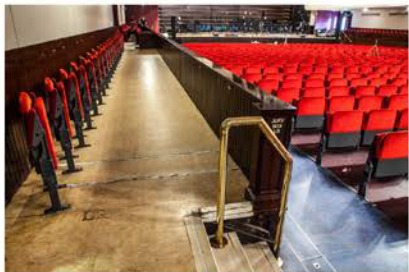

Caird Hall Dundee Access Guide

leisure &
culture DUNDEE

External Ramp Entrance

Located at the west entrance - Marrayat Door.

Maximum Dimensions for scooters Length - 104cm Width - 56cm.

Internal Ramp on Entrance

Inside Marryat Door.

Level Access All Facilities

Level Access to all facilities is available on both stalls and balcony levels.

Top: Main Stage
Lower Right: Auditorium
Lower Left: Marryat Hall

All entrance doors
140cm Wide x 231cm Height.

Accessible Platform - Caird Hall Auditorium

Situated off the main foyer corridor.

Stalls Facility

Situated off the main corridor.

Stalls Accessible Facility with Baby Change

Located to the left at the top of the internal ramp.